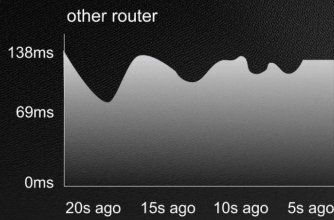

Highlight Features

Lag-free Gaming Experience While

Downloading

Three walls

Multiplayers

RG-EW3000GX PRO is equipped with the GameFast gaming engine, which opens up a dedicated channel for gaming services. GameFast prioritizes the identification and forwarding of game data to ensure gaming services are not affected by other services.

138ms High Ping