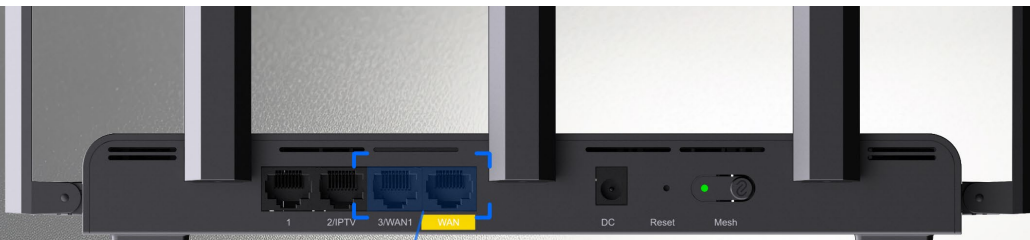

### WAN AGGREGATION

Total 2Gbps WAN for faster connection

1000bps

1000bps

RG-EW3000GX PRO features WAN aggregation, delivering ultra-fast gigabit wired speed. You can enjoy a 2 Gbps wired speed from your modems all the way to your PC and gaming console.