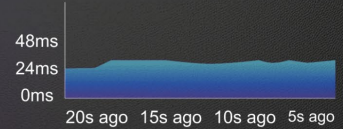

### Downloading

Three walls

Multiplayers

RG-EW3000GX PRO is equipped with the GameFast gaming engine, which opens up a dedicated channel for gaming services. GameFast prioritizes the identification and forwarding of game data to ensure gaming services are not affected by other services.

138ms High Ping

EW3000GX PRO

24ms Stable and Low Ping

\*Laboratory data is provided for reference purposes only