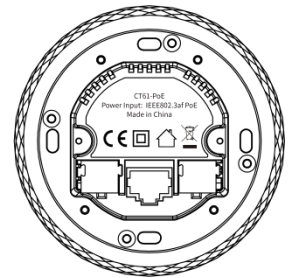

### Installation

- Installation: Special wall box installation
- Flush Mounted Module: Special standard

## Product Dimension Diagram (mm)

⑤ BOTTOM VIEW

② RIGHT VIEW

① FRONT VIEW

③ LEFT VIEW

④ BACK VIEW

⑥ TOP VIEW

## Wall Box Dimension Diagram (mm)

⑤ BOTTOM VIEW

② RIGHT VIEW

① FRONT VIEW

③ LEFT VIEW

④ BACK VIEW

⑥ TOP VIEW