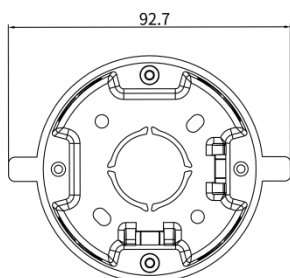

### Installation

- Installation: Special wall box installation
- Flush Mounted Module: Special standard

## Product Dimension Diagram (mm)

⑤ BOTTOM VIEW

② RIGHT VIEW

① FRONT VIEW

③ LEFT VIEW

④ BACK VIEW

⑥ TOP VIEW

## Wall Box Dimension Diagram (mm)

⑤ BOTTOM VIEW

② RIGHT VIEW

① FRONT VIEW

③ LEFT VIEW

④ BACK VIEW

⑥ TOP VIEW