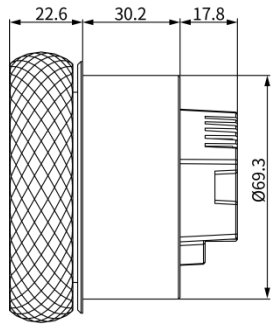

### Appearance

- Material: Metal
- Screen: 2.1" multi-touch screen
- Screen Resolution: 480×480 pixels

### Installation

- Installation: Special wall box installation
- Flush Mounted Module: Special standard

## Product Dimension Diagram (mm)

⑤ BOTTOM VIEW

② RIGHT VIEW

① FRONT VIEW

③ LEFT VIEW

④ BACK VIEW

⑥ TOP VIEW

## Wall Box Dimension Diagram (mm)

⑤ BOTTOM VIEW

② RIGHT VIEW

① FRONT VIEW

③ LEFT VIEW

④ BACK VIEW

⑥ TOP VIEW