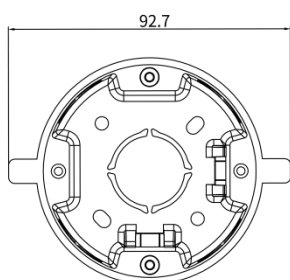

- Installation: Special wall box installation
- Flush Mounted Module: Special standard

Product Dimension Diagram (mm)

⑤ BOTTOM VIEW

② RIGHT VIEW

① FRONT VIEW

③ LEFT VIEW

④ BACK VIEW

⑥ TOP VIEW

Wall Box Dimension Diagram (mm)

⑤ BOTTOM VIEW

② RIGHT VIEW

① FRONT VIEW

③ LEFT VIEW

④ BACK VIEW

⑥ TOP VIEW