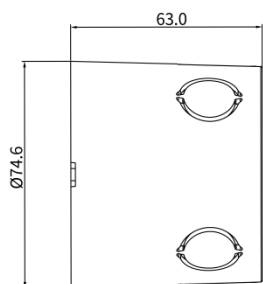

- Installation: Special wall box installation
- Flush Mounted Module: Special standard

Product Dimension Diagram (mm)

⑤ BOTTOM VIEW

② RIGHT VIEW

① FRONT VIEW

③ LEFT VIEW

④ BACK VIEW

⑥ TOP VIEW

Wall Box Dimension Diagram (mm)

⑤ BOTTOM VIEW

② RIGHT VIEW

① FRONT VIEW

③ LEFT VIEW

④ BACK VIEW

⑥ TOP VIEW