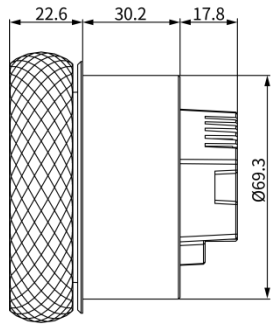

Appearance

- Material: Metal
- Screen: 2.1" multi-touch screen
- Screen Resolution: 480×480 pixels
- Screen Brightness: 210 cd/m²

Sensors Built In

- Proximity Sensor: 30 ~ 60cm
- Light Sensor: Low-level lux detection

- Installation: Special wall box installation
- Flush Mounted Module: Special standard

Product Dimension Diagram (mm)

⑤ BOTTOM VIEW

② RIGHT VIEW

① FRONT VIEW

③ LEFT VIEW

④ BACK VIEW

⑥ TOP VIEW

Wall Box Dimension Diagram (mm)

⑤ BOTTOM VIEW

② RIGHT VIEW

① FRONT VIEW

③ LEFT VIEW

④ BACK VIEW

⑥ TOP VIEW