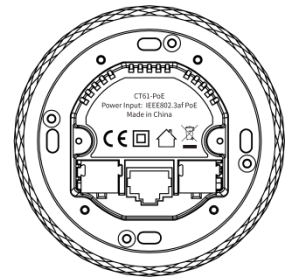

Appearance

- Material: Metal
- Screen: 2.1" multi-touch screen
- Screen Resolution: 480×480 pixels
- Screen Brightness: 210 cd/m²

Sensors Built In

- Proximity Sensor: 30 ~ 60cm
- Light Sensor: Low-level lux detection

- Installation: Special wall box installation
- Flush Mounted Module: Special standard

Product Dimension Diagram (mm)

⑤ BOTTOM VIEW

② RIGHT VIEW

① FRONT VIEW

③ LEFT VIEW

④ BACK VIEW

⑥ TOP VIEW

Wall Box Dimension Diagram (mm)

⑤ BOTTOM VIEW

② RIGHT VIEW

① FRONT VIEW

③ LEFT VIEW

④ BACK VIEW

⑥ TOP VIEW