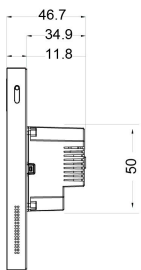

## Installation

- Installation: Wall flush mounting
- Flush Mounted Module: EU/UK standard

## Product Dimension Diagram (mm)

5 BOTTOM VIEW

2 RIGHT VIEW

1 FRONT VIEW

3 LEFT VIEW

4 BACK VIEW

6 TOP VIEW